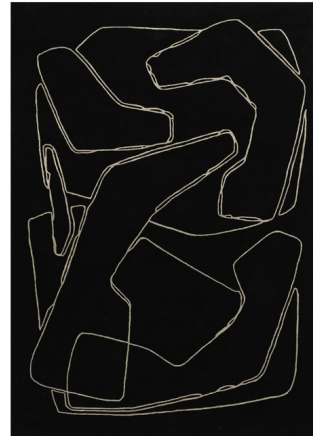

Lightology

lightology.com
866-954-4489
07-07-26

Project: _____

Company: _____

Location: _____ Fixture Type: _____

SPEC #: **TOU1178624**

Approved On: _____ Approved By: _____

Amalgame Rug

By Toulemonde Bochart

Description

The Amalgame Rug strips a patterned rug down to its essence, using neutral colors to create a an arresting image. This rug is hand-tufted in in a blend of New Zealand Wool and viscose, creating excellent durability and ease of maintenance. Perfect for a contemporary home.

Shown in black

Specifications

COLOR	N/A
BODY FINISH	Black
WATTAGE	N/A
DIMMER	N/A
DIMENSIONS	118.11"L x 78.7"W
BULB	N/A
COUNTRY OF ORIGIN	India

CLICK TO VIEW PRODUCT

Notes: