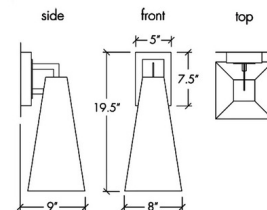

CLICK TO VIEW PRODUCT

Notes: