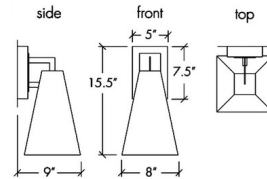

CLICK TO VIEW PRODUCT

Notes: