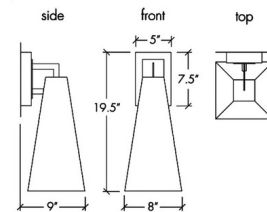

CLICK TO VIEW PRODUCT

Notes: