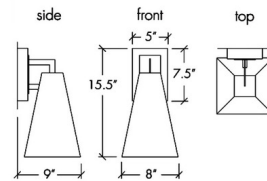

CLICK TO VIEW PRODUCT

Notes: