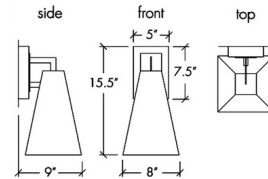

### Specifications

COLOR	Opal Acrylic
BODY FINISH	Smokey Brass
WATTAGE	8.4W
DIMMER	Standard 120V
DIMENSIONS	8"W x 15.5"H x 9"D
INTEGRATED LED MODULE	1 x LED/8.4W/120V LED
COUNTRY OF ORIGIN	United States