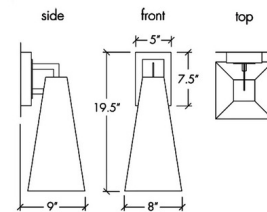

Shown in smokey brass / opal acrylic

Specifications

COLOR	Opal Acrylic
BODY FINISH	Smokey Brass
WATTAGE	8.4W
DIMMER	Standard 120V
DIMENSIONS	8"W x 15.5"H x 9"D
INTEGRATED LED MODULE	1 x LED/8.4W/120V LED
COUNTRY OF ORIGIN	United States