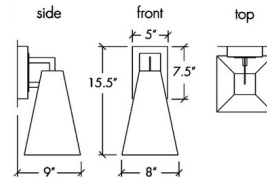

Shown in smokey brass / opal acrylic

Specifications

COLOR	Opal Acrylic
BODY FINISH	Smokey Brass
WATTAGE	8.4W
DIMMER	Standard 120V
DIMENSIONS	8"W x 15.5"H x 9"D
INTEGRATED LED MODULE	1 x LED/8.4W/120V LED
COUNTRY OF ORIGIN	United States