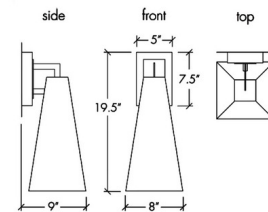

### Specifications

COLOR	Opal Acrylic
BODY FINISH	Smokey Brass
WATTAGE	8.4W
DIMMER	Standard 120V
DIMENSIONS	8"W x 15.5"H x 9"D
INTEGRATED LED MODULE	1 x LED/8.4W/120V LED
COUNTRY OF ORIGIN	United States