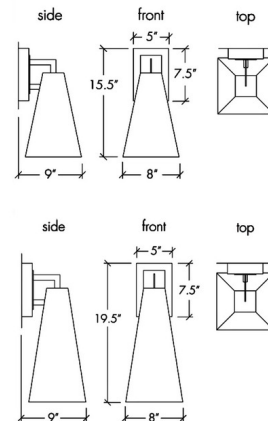

### Specifications

COLOR . . . . . Opal Acrylic  
BODY FINISH . . . . . Black  
WATTAGE . . . . . 60W  
DIMMER . . . . . Standard 120V  
DIMENSIONS . . . . . 8"W x 15.5"H x 9"D  
BULB NOT INCLUDED . . . . . 1 x A19/Medium (E26)/60W/120V Incandescent  
COUNTRY OF ORIGIN . . . . . United States

### Technical Information

PRODUCT DIMENSIONS . . . . . Backplate: 5" x 7.5" Rectangle

CLICK TO VIEW PRODUCT

Notes: