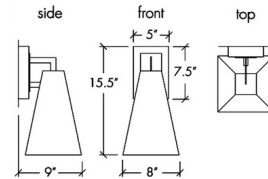

Shown in black / opal acrylic

Specifications

COLOR Opal Acrylic
 BODY FINISH Black
 WATTAGE 20W
 DIMMER Standard 120V
 DIMENSIONS 8"W x 15.5"H x 9"D
 BULB NOT INCLUDED 1 x A19/Medium (E26)/20W/120V LED
 COUNTRY OF ORIGIN United States

Technical Information

PRODUCT DIMENSIONS Backplate: 5" x 7.5" Rectangle

CLICK TO VIEW PRODUCT

Notes: