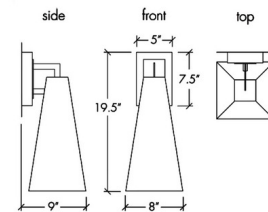

Shown in black / opal acrylic

Specifications

COLOR Opal Acrylic
 BODY FINISH Black
 WATTAGE 20W
 DIMMER Standard 120V
 DIMENSIONS 8"W x 15.5"H x 9"D
 BULB NOT INCLUDED 1 x A19/Medium (E26)/20W/120V LED
 COUNTRY OF ORIGIN United States

Technical Information

PRODUCT DIMENSIONS Backplate: 5" x 7.5" Rectangle

CLICK TO VIEW PRODUCT

Notes: