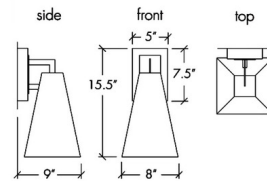

Specifications

COLOR Opal Acrylic
BODY FINISH Black
WATTAGE 16.8W
DIMMER Standard 120V
DIMENSIONS 8"W x 15.5"H x 9"D
INTEGRATED LED MODULE 1 x LED/16.8W/120V LED
COUNTRY OF ORIGIN United States

Technical Information

PRODUCT DIMENSIONS Backplate: 5" x 7.5" Rectangle
COLOR RENDERING 90 CRI
LAMP COLOR 3000K
LUMENS/WATT 140.60
LUMINOUS FLUX 2362 lumens

Shown in black / opal acrylic

CLICK TO VIEW PRODUCT

Notes: