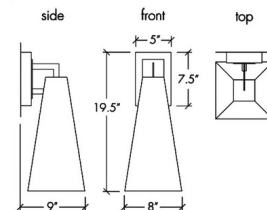

Specifications

COLOR Opal Acrylic
BODY FINISH Black
WATTAGE 16.8W
DIMMER Standard 120V
DIMENSIONS 8"W x 15.5"H x 9"D
INTEGRATED LED MODULE 1 x LED/16.8W/120V LED
COUNTRY OF ORIGIN United States

Technical Information

PRODUCT DIMENSIONS Backplate: 5" x 7.5" Rectangle
COLOR RENDERING 90 CRI
LAMP COLOR 3000K
LUMENS/WATT 140.60
LUMINOUS FLUX 2362 lumens

Shown in black / opal acrylic

CLICK TO VIEW PRODUCT

Notes: