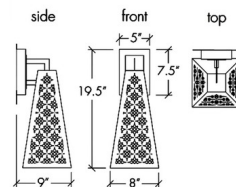

Shown in cast bronze / opal acrylic

Specifications

COLOR	Opal Acrylic
BODY FINISH	Cast Bronze
WATTAGE	8.4W
DIMMER	Standard 120V
DIMENSIONS	8"W x 15.5"H x 9"D
INTEGRATED LED MODULE	1 x LED/8.4W/120-277V LED
COUNTRY OF ORIGIN	United States

Technical Information

PRODUCT DIMENSIONS	Backplate: 5" x 7.5" Rectangle
COLOR RENDERING	.90 CRI
LAMP COLOR	.3000K
LUMENS/WATT	.140.60
LUMINOUS FLUX	.1181 lumens

CLICK TO VIEW PRODUCT

Notes: