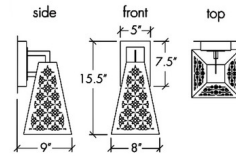

Shown in cast bronze / opal acrylic

Specifications

COLOR	Opal Acrylic
BODY FINISH	Cast Bronze
WATTAGE	8.4W
DIMMER	Standard 120V
DIMENSIONS	8"W x 15.5"H x 9"D
INTEGRATED LED MODULE	1 x LED/8.4W/120-277V LED
COUNTRY OF ORIGIN	United States

Technical Information

PRODUCT DIMENSIONS	Backplate: 5" x 7.5" Rectangle
COLOR RENDERING	.90 CRI
LAMP COLOR	.3000K
LUMENS/WATT	.140.60
LUMINOUS FLUX	.1181 lumens

CLICK TO VIEW PRODUCT

Notes: