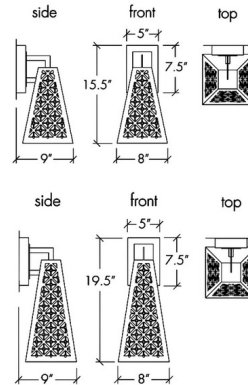

Specifications

COLOR	Opal Acrylic
BODY FINISH	New Brass
WATTAGE	8.4W
DIMMER	Standard 120V
DIMENSIONS	8"W x 15.5"H x 9"D
INTEGRATED LED MODULE	1 x LED/8.4W/120-277V LED
COUNTRY OF ORIGIN	United States

Technical Information

PRODUCT DIMENSIONS	Backplate: 5" x 7.5" Rectangle
COLOR RENDERING	90 CRI
LAMP COLOR	3000K
LUMENS/WATT	140.60
LUMINOUS FLUX	1181 lumens

Shown in new brass / opal acrylic

CLICK TO VIEW PRODUCT

Notes: