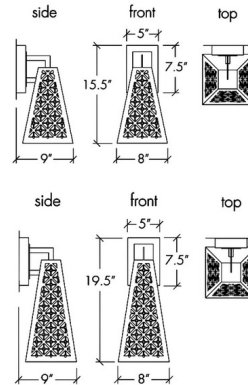

Specifications

COLOR	Opal Acrylic
BODY FINISH	New Brass
WATTAGE	8.4W
DIMMER	Standard 120V
DIMENSIONS	8"W x 15.5"H x 9"D
INTEGRATED LED MODULE	1 x LED/8.4W/120V LED
COUNTRY OF ORIGIN	United States

Technical Information

PRODUCT DIMENSIONS	Backplate: 5" x 7.5" Rectangle
COLOR RENDERING	90 CRI
LAMP COLOR	3000K
LUMENS/WATT	140.60
LUMINOUS FLUX	1181 lumens

Shown in new brass / opal acrylic

CLICK TO VIEW PRODUCT

Notes: