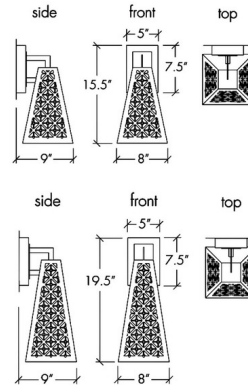

Shown in new brass / opal acrylic

Specifications

COLOR	Opal Acrylic
BODY FINISH	New Brass
WATTAGE	8.4W
DIMMER	Standard 120V
DIMENSIONS	8"W x 15.5"H x 9"D
INTEGRATED LED MODULE	1 x LED/8.4W/120V LED
COUNTRY OF ORIGIN	United States

Technical Information

PRODUCT DIMENSIONS	Backplate: 5" x 7.5" Rectangle
COLOR RENDERING	90 CRI
LAMP COLOR	3000K
LUMENS/WATT	140.60
LUMINOUS FLUX	1181 lumens

CLICK TO VIEW PRODUCT

Notes: