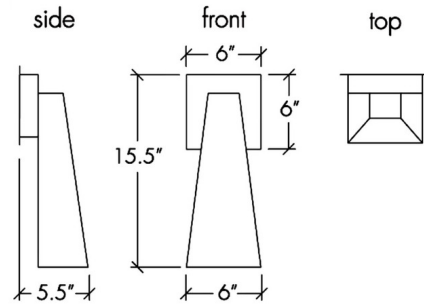

Shown in black / opal acrylic

Specifications

COLOR Opal Acrylic
BODY FINISH Black
WATTAGE 60W
DIMMER Standard 120V
DIMENSIONS 6"W x 15.5"H x 5.5"D
BULB NOT INCLUDED 1 x A19/Medium (E26)/60W/120V Incandescent
OTHER BULB OPTIONS 1 x A19/Medium (E26)/120V LED
COUNTRY OF ORIGIN United States

Technical Information

PRODUCT DIMENSIONS Backplate: 6" Square

CLICK TO VIEW PRODUCT

Notes: