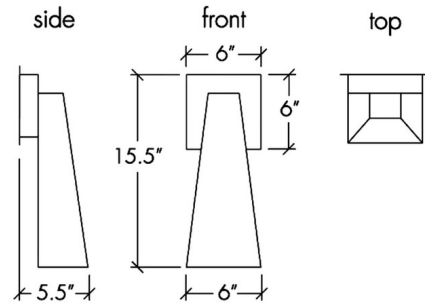

Specifications

COLOR Opal Acrylic
BODY FINISH Black
WATTAGE 20W
DIMMER Standard 120V
DIMENSIONS 6"W x 15.5"H x 5.5"D
BULB NOT INCLUDED 1 x A19/Medium (E26)/20W/120V LED
COUNTRY OF ORIGIN United States

Technical Information

PRODUCT DIMENSIONS Backplate: 6" Square

CLICK TO VIEW PRODUCT

Notes: