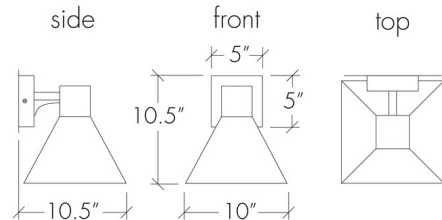

Shown in satin pewter / opal acrylic

Specifications

COLOR Opal Acrylic
BODY FINISH Satin Pewter
WATTAGE 20W
DIMMER Standard 120V
DIMENSIONS 10"W x 10.5"H x 10.5"D
BULB NOT INCLUDED 1 x A19/Medium (E26)/20W/120V LED
COUNTRY OF ORIGIN United States

Technical Information

PRODUCT DIMENSIONS Backplate: 5" Square

CLICK TO VIEW PRODUCT

Notes: