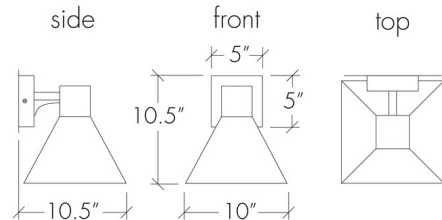

Shown in satin pewter / opal acrylic

Specifications

COLOR Opal Acrylic
 BODY FINISH Satin Pewter
 WATTAGE 20W
 DIMMER Standard 120V
 DIMENSIONS 10"W x 10.5"H x 10.5"D
 BULB NOT INCLUDED 1 x A19/Medium (E26)/20W/120V LED
 COUNTRY OF ORIGIN United States

Technical Information

PRODUCT DIMENSIONS Backplate: 5" Square

CLICK TO VIEW PRODUCT

Notes: