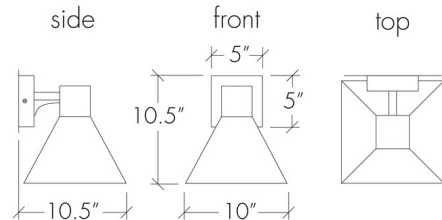

Shown in satin pewter / opal acrylic

Specifications

COLOR	Opal Acrylic
BODY FINISH	Satin Pewter
WATTAGE	16.8W
DIMMER	Standard 120V
DIMENSIONS	10"W x 10.5"H x 10.5"D
INTEGRATED LED MODULE	1 x LED/16.8W/120V LED
COUNTRY OF ORIGIN	United States

Technical Information

PRODUCT DIMENSIONS	Backplate: 5" Square
COLOR RENDERING	90 CRI
LAMP COLOR	3000K
LUMENS/WATT	140.60
LUMINOUS FLUX	2362 lumens

CLICK TO VIEW PRODUCT

Notes: