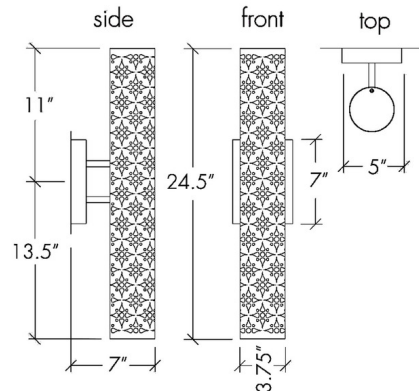

Specifications

COLOR	Opal Acrylic
BODY FINISH	Satin Pewter
WATTAGE	16.8W
DIMMER	Standard 120V
DIMENSIONS	5"W x 24.5"H x 7"D
INTEGRATED LED MODULE	1 x LED/16.8W/120-277V LED
COUNTRY OF ORIGIN	United States

Technical Information

PRODUCT DIMENSIONS	Backplate: 5" x 7" Rectangle
COLOR RENDERING	90 CRI
LAMP COLOR	3000K
LUMENS/WATT	140.60
LUMINOUS FLUX	2362 lumens

Shown in satin pewter / opal acrylic

CLICK TO VIEW PRODUCT