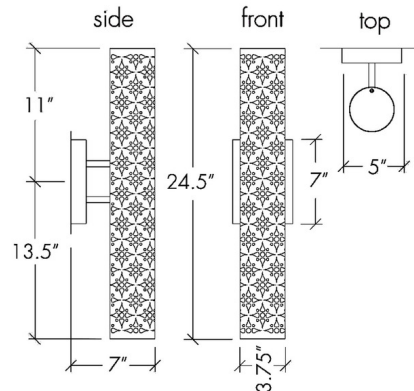

### Specifications

COLOR	Opal Acrylic
BODY FINISH	Satin Pewter
WATTAGE	16.8W
DIMMER	Standard 120V
DIMENSIONS	5"W x 24.5"H x 7"D
INTEGRATED LED MODULE	1 x LED/16.8W/120V LED
COUNTRY OF ORIGIN	United States

### Technical Information

PRODUCT DIMENSIONS	Backplate: 5" x 7" Rectangle
COLOR RENDERING	90 CRI
LAMP COLOR	3000K
LUMENS/WATT	140.60
LUMINOUS FLUX	2362 lumens

Shown in satin pewter / opal acrylic

CLICK TO VIEW PRODUCT