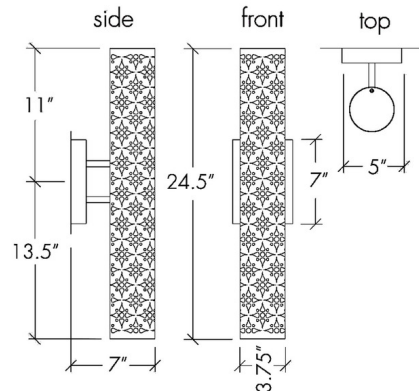

Specifications

COLOR Opal Acrylic
BODY FINISH Satin Pewter
WATTAGE 16.8W
DIMMER Standard 120V
DIMENSIONS 5"W x 24.5"H x 7"D
INTEGRATED LED MODULE 1 x LED/16.8W/120V LED
COUNTRY OF ORIGIN United States

Technical Information

PRODUCT DIMENSIONS Backplate: 5" x 7" Rectangle
COLOR RENDERING 90 CRI
LAMP COLOR 3000K
LUMENS/WATT 140.60
LUMINOUS FLUX 2362 lumens

Shown in satin pewter / opal acrylic

CLICK TO VIEW PRODUCT

Notes: