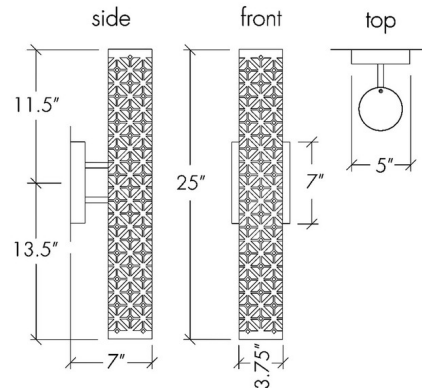

Specifications

COLOR Opal Acrylic
BODY FINISH Black
WATTAGE 16.8W
DIMMER Standard 120V
DIMENSIONS 5"W x 25"H x 7"D
INTEGRATED LED MODULE 1 x LED/16.8W/120-277V LED
COUNTRY OF ORIGIN United States

Technical Information

PRODUCT DIMENSIONS Backplate: 5" x 7" Rectangle
COLOR RENDERING 90 CRI
LAMP COLOR 3000K
LUMENS/WATT 140.60
LUMINOUS FLUX 2362 lumens

Shown in black / opal acrylic

CLICK TO VIEW PRODUCT

Notes: