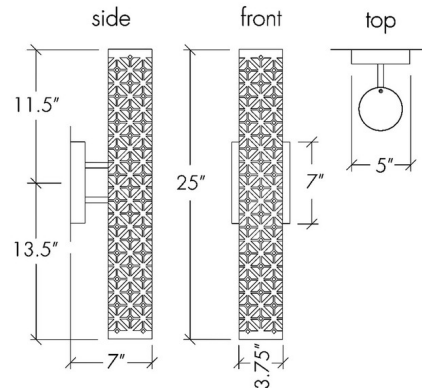

Specifications

COLOR Opal Acrylic
 BODY FINISH Black
 WATTAGE 16.8W
 DIMMER Standard 120V
 DIMENSIONS 5"W x 25"H x 7"D
 INTEGRATED LED MODULE 1 x LED/16.8W/120V LED
 COUNTRY OF ORIGIN United States

Technical Information

PRODUCT DIMENSIONS Backplate: 5" x 7" Rectangle
 COLOR RENDERING 90 CRI
 LAMP COLOR 3000K
 LUMENS/WATT 140.60
 LUMINOUS FLUX 2362 lumens

Shown in black / opal acrylic

CLICK TO VIEW PRODUCT

Notes: