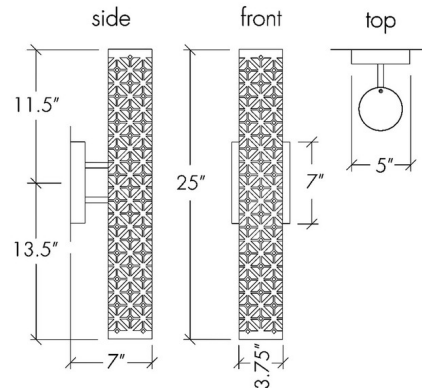

Specifications

COLOR Opal Acrylic
BODY FINISH Black
WATTAGE 16.8W
DIMMER Standard 120V
DIMENSIONS 5"W x 25"H x 7"D
INTEGRATED LED MODULE 1 x LED/16.8W/120V LED
COUNTRY OF ORIGIN United States

Technical Information

PRODUCT DIMENSIONS Backplate: 5" x 7" Rectangle
COLOR RENDERING 90 CRI
LAMP COLOR 3000K
LUMENS/WATT 140.60
LUMINOUS FLUX 2362 lumens

Shown in black / opal acrylic

CLICK TO VIEW PRODUCT

Notes: