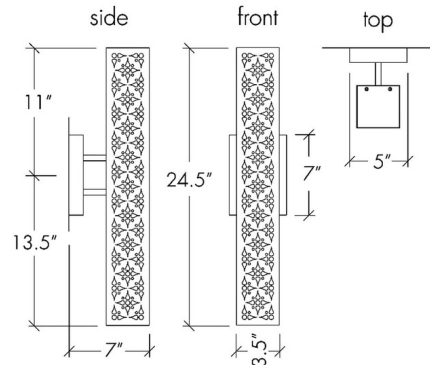

Specifications

COLOR Opal Acrylic
BODY FINISH New Brass
WATTAGE 16.8W
DIMMER Standard 120V
DIMENSIONS 5"W x 24.5"H x 7"D
INTEGRATED LED MODULE 1 x LED/16.8W/120V LED
COUNTRY OF ORIGIN United States

Technical Information

PRODUCT DIMENSIONS Backplate: 5" x 7" Rectangle
COLOR RENDERING 90 CRI
LAMP COLOR 3000K
LUMENS/WATT 140.60
LUMINOUS FLUX 2362 lumens

Shown in new brass / opal acrylic

CLICK TO VIEW PRODUCT

Notes: