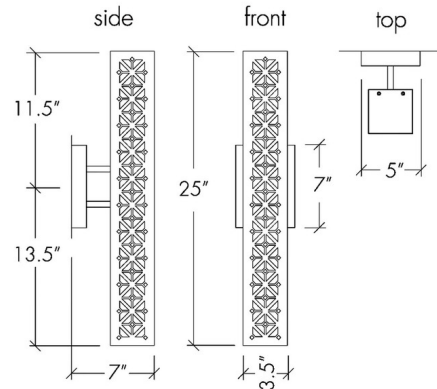

CLICK TO VIEW PRODUCT

Notes: