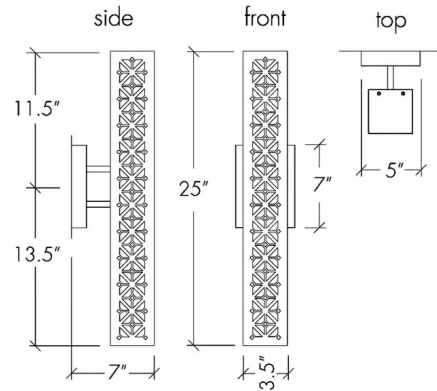

Specifications

COLOR	Opal Acrylic
BODY FINISH	Cast Bronze
WATTAGE	16.8W
DIMMER	Standard 120V
DIMENSIONS	5"W x 25"H x 7"D
INTEGRATED LED MODULE	1 x LED/16.8W/120V LED
COUNTRY OF ORIGIN	United States

Technical Information

PRODUCT DIMENSIONS	Backplate: 5" x 7" Rectangle
COLOR RENDERING	90 CRI
LAMP COLOR	3000K
LUMENS/WATT	140.60
LUMINOUS FLUX	2362 lumens

Shown in cast bronze / opal acrylic

CLICK TO VIEW PRODUCT

Notes: