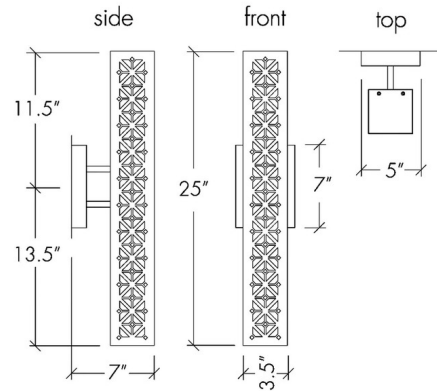

Specifications

COLOR Opal Acrylic
 BODY FINISH Cast Bronze
 WATTAGE 16.8W
 DIMMER Standard 120V
 DIMENSIONS 5"W x 25"H x 7"D
 INTEGRATED LED MODULE 1 x LED/16.8W/120V LED
 COUNTRY OF ORIGIN United States

Technical Information

PRODUCT DIMENSIONS Backplate: 5" x 7" Rectangle
 COLOR RENDERING 90 CRI
 LAMP COLOR 3000K
 LUMENS/WATT 140.60
 LUMINOUS FLUX 2362 lumens

Shown in cast bronze / opal acrylic

CLICK TO VIEW PRODUCT