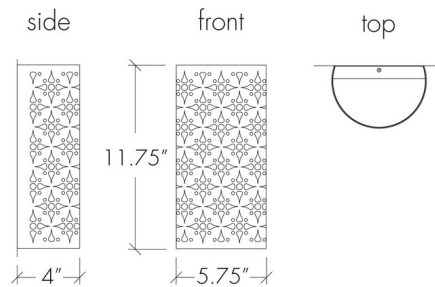

### Specifications

COLOR . . . . . Opal Acrylic  
BODY FINISH . . . . . Black  
WATTAGE . . . . . 8.4W  
DIMMER . . . . . Standard 120V  
DIMENSIONS . . . . . 5.75"W x 11.75"H x 4"D  
INTEGRATED LED MODULE . . . . . 1 x LED/8.4W/120-277V LED  
COUNTRY OF ORIGIN . . . . . United States