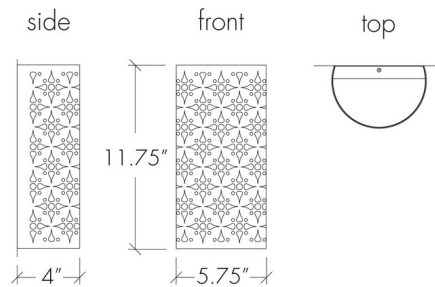

Shown in black / opal acrylic

Specifications

COLOR	Opal Acrylic
BODY FINISH	Black
WATTAGE	20W
DIMMER	Standard 120V
DIMENSIONS	5.75"W x 11.75"H x 4"D
BULB NOT INCLUDED	1 x A19/Medium (E26)/20W/120V LED
COUNTRY OF ORIGIN	United States