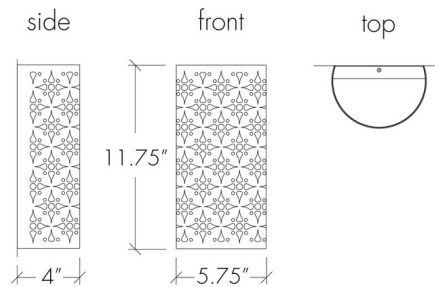

### Specifications

COLOR . . . . . Opal Acrylic  
 BODY FINISH . . . . . Black  
 WATTAGE . . . . . 8.4W  
 DIMMER . . . . . Standard 120V  
 DIMENSIONS . . . . . 5.75"W x 11.75"H x 4"D  
 INTEGRATED LED MODULE . . . . . 1 x LED/8.4W/120V LED  
 COUNTRY OF ORIGIN . . . . . United States