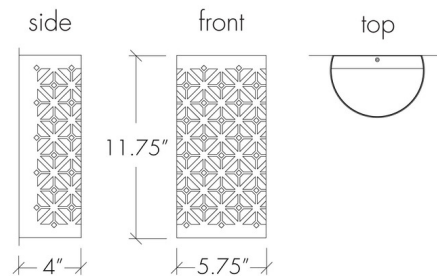

CLICK TO VIEW PRODUCT

Notes: