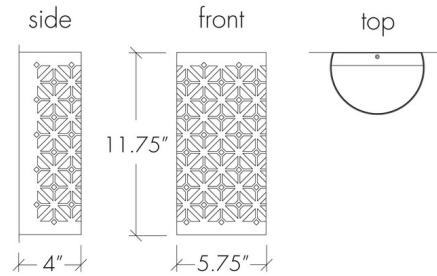

Shown in new brass / opal acrylic

Specifications

| | |
|-------------------|-----------------------------------|
| COLOR | Opal Acrylic |
| BODY FINISH | New Brass |
| WATTAGE | 20W |
| DIMMER | Standard 120V |
| DIMENSIONS | 5.75"W x 11.75"H x 4"D |
| BULB NOT INCLUDED | 1 x A19/Medium (E26)/20W/120V LED |
| COUNTRY OF ORIGIN | United States |