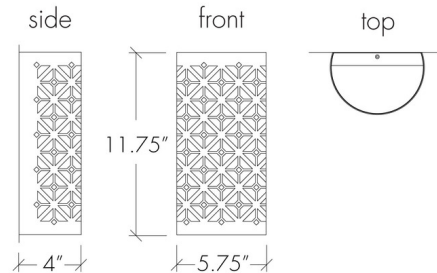

Shown in new brass / opal acrylic

Specifications

COLOR	Opal Acrylic
BODY FINISH	New Brass
WATTAGE	8.4W
DIMMER	Standard 120V
DIMENSIONS	5.75"W x 11.75"H x 4"D
INTEGRATED LED MODULE	1 x LED/8.4W/120V LED
COUNTRY OF ORIGIN	United States