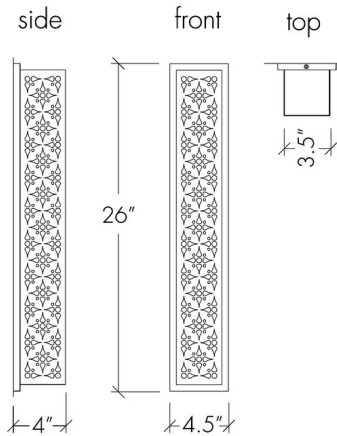

Lightology

lightology.com
866-954-4489
05-17-26

Project: _____
Company: _____
Location: _____ Fixture Type: _____
SPEC #: **ULT1179655**
Approved On: _____ Approved By: _____

Akut 22501 Outdoor Wall Sconce By UltraLights

Description

The Akut 22501 Outdoor Wall Sconce brings a smooth decorative look to your exterior space. The squared stainless steel body on a flat backplate, with a quatrefoil pattern, surrounds an acrylic diffuser casting warm shadows across your area.

Specifications

COLOR . . . . . Opal Acrylic
BODY FINISH . . . . . Black
WATTAGE 16.8W
DIMMER . . . . . Standard 120V
DIMENSIONS . . . . . 4.5"W x 25.25"H x 4"D
INTEGRATED LED MODULE . . . . . 1 x LED/16.8W/120-277V LED
COUNTRY OF ORIGIN . . . . . United States

Technical Information

COLOR RENDERING . . . . . 90 CRI
LAMP COLOR 3000K
LUMENS/WATT 140.60
LUMINOUS FLUX . . . . . 2362 lumens

Shown in black / opal acrylic

CLICK TO VIEW PRODUCT

Notes: