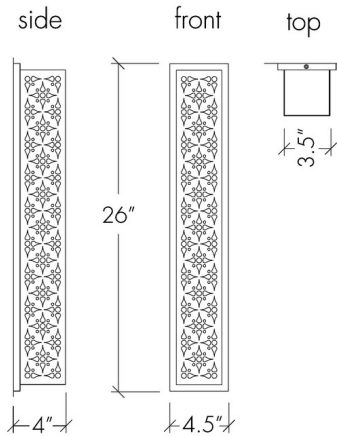

Lightology

lightology.com
866-954-4489
04-23-26

Project: _____

Company: _____

Location: _____ Fixture Type: _____

SPEC #: **ULT1179658**

Approved On: _____ Approved By: _____

Akut 22501 Integrated Wall Sconce By UltraLights

Description

The Akut 22501 Integrated Wall Sconce brings a smooth decorative look to your interior space. The squared metal body on a flat backplate, with a quatrefoil pattern, surrounds an acrylic diffuser casting warm shadows across your room.

Specifications

COLOR . . . . . Opal Acrylic
BODY FINISH . . . . . Black
WATTAGE 16.8W
DIMMER . . . . . Standard 120V
DIMENSIONS . . . . . 4.5"W x 25.25"H x 4"D
INTEGRATED LED MODULE . . . . . 1 x LED/16.8W/120V LED
COUNTRY OF ORIGIN . . . . . United States

Technical Information

COLOR RENDERING . . . . . 90 CRI
LAMP COLOR 3000K
LUMENS/WATT 140.60
LUMINOUS FLUX . . . . . 2362 lumens

Shown in black / opal acrylic

CLICK TO VIEW PRODUCT

Notes: