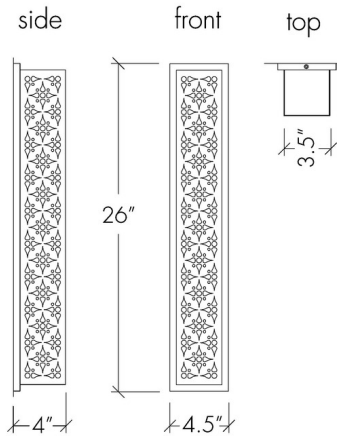

Lightology

lightology.com
866-954-4489
08-04-25

Project: _____
Company: _____
Location: _____ Fixture Type: _____
SPEC #: **ULT1179658**
Approved On: _____ Approved By: _____

Akut 22501 Integrated Wall Sconce By UltraLights

Description

The Akut 22501 Integrated Wall Sconce brings a smooth decorative look to your interior space. The squared metal body on a flat backplate, with a quatrefoil pattern, surrounds an acrylic diffuser casting warm shadows across your room.

Specifications

COLOR . . . . . Opal Acrylic
BODY FINISH . . . . . Black
WATTAGE 16.8W
DIMMER . . . . . Standard 120V
DIMENSIONS . . . . . 4.5"W x 25.25"H x 4"D
INTEGRATED LED MODULE . . . . . 1 x LED/16.8W/120V LED
COUNTRY OF ORIGIN . . . . . United States

Technical Information

COLOR RENDERING . . . . . 90 CRI
LAMP COLOR 3000K
LUMENS/WATT 140.60
LUMINOUS FLUX . . . . . 2362 lumens

Shown in black / opal acrylic

CLICK TO VIEW PRODUCT

Notes: