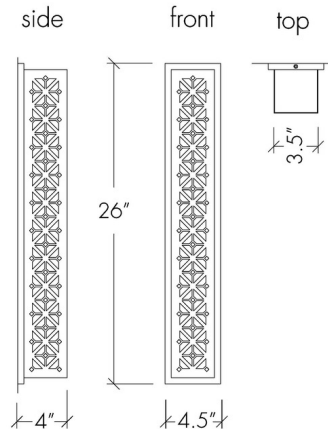

Lightology

lightology.com
866-954-4489
05-16-26

Project: _____
Company: _____
Location: _____ Fixture Type: _____
SPEC #: **ULT1179747**
Approved On: _____ Approved By: _____

Akut 22502 Outdoor Wall Sconce By UltraLights

Description

The Akut 22502 Outdoor Wall Sconce brings a smooth decorative look to your exterior space. The squared stainless steel body on a flat backplate, with a quatrefoil pattern, surrounds an acrylic diffuser casting warm shadows across your area.

Specifications

COLOR	Opal Acrylic
BODY FINISH	Satin Pewter
WATTAGE	16.8W
DIMMER	Standard 120V
DIMENSIONS	4.5"W x 26"H x 4"D
INTEGRATED LED MODULE	1 x LED/16.8W/120-277V LED
COUNTRY OF ORIGIN	United States

Technical Information

COLOR RENDERING	90 CRI
LAMP COLOR	3000K
LUMENS/WATT	140.60
LUMINOUS FLUX	2362 lumens

CLICK TO VIEW PRODUCT

Notes: