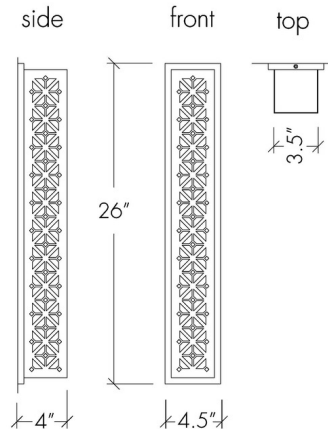

Lightology

lightology.com
866-954-4489
04-24-26

Project: _____

Company: _____

Location: _____ Fixture Type: _____

SPEC #: **ULT1179750**

Approved On: _____ Approved By: _____

Akut 22502 Integrated Wall Sconce By UltraLights

Description

The Akut 22502 Integrated Wall Sconce brings a smooth decorative look to your interior space. The squared metal body on a flat backplate, with a quatrefoil pattern, surrounds an acrylic diffuser casting warm shadows across your room.

Specifications

COLOR . . . . . Opal Acrylic
BODY FINISH . . . . . Satin Pewter
WATTAGE 16.8W
DIMMER . . . . . Standard 120V
DIMENSIONS . . . . . 4.5"W x 26"H x 4"D
INTEGRATED LED MODULE . . . . . 1 x LED/16.8W/120V LED
COUNTRY OF ORIGIN . . . . . United States

Technical Information

COLOR RENDERING . . . . . 90 CRI
LAMP COLOR 3000K
LUMENS/WATT 140.60
LUMINOUS FLUX . . . . . 2362 lumens

CLICK TO VIEW PRODUCT

Notes: