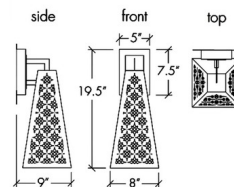

### Specifications

COLOR	N/A
BODY FINISH	New Brass
WATTAGE	20W
DIMMER	Standard 120V
DIMENSIONS	8"W x 15.5"H x 9"D
BULB NOT INCLUDED	1 x A19/Medium (E26)/20W/120V LED
COUNTRY OF ORIGIN	United States

### Technical Information

PRODUCT DIMENSIONS	Backplate: 5" x 7.5" Rectangle
--------------------	--------------------------------

CLICK TO VIEW PRODUCT

Notes: