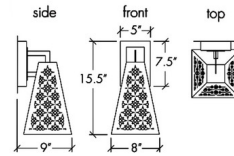

### Specifications

COLOR	N/A
BODY FINISH	New Brass
WATTAGE	20W
DIMMER	Standard 120V
DIMENSIONS	8"W x 15.5"H x 9"D
BULB NOT INCLUDED	1 x A19/Medium (E26)/20W/120V LED
COUNTRY OF ORIGIN	United States

### Technical Information

PRODUCT DIMENSIONS	Backplate: 5" x 7.5" Rectangle
--------------------	--------------------------------

CLICK TO VIEW PRODUCT

Notes: