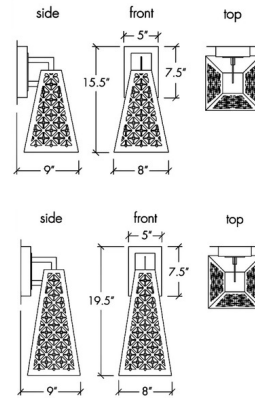

Description

The Akut 22504 Diamond Quatrefoil Wall Sconce brings a contemporary look with hints of industrialism to your interior space. The metal body, with a diamond shaped quatrefoil pattern, casts bold shadows across your room.

Shown in cast bronze

Specifications

COLOR	N/A
BODY FINISH	Cast Bronze
WATTAGE	20W
DIMMER	Standard 120V
DIMENSIONS	8"W x 15.5"H x 9"D
BULB NOT INCLUDED	1 x A19/Medium (E26)/20W/120V LED
COUNTRY OF ORIGIN	United States

Technical Information

PRODUCT DIMENSIONS	Backplate: 5" x 7.5" Rectangle
--------------------	--------------------------------

CLICK TO VIEW PRODUCT

Notes: