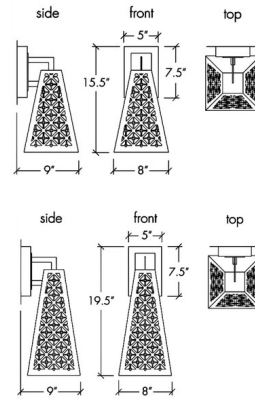

### Specifications

COLOR	N/A
BODY FINISH	Cast Bronze
WATTAGE	20W
DIMMER	Standard 120V
DIMENSIONS	8"W x 15.5"H x 9"D
BULB NOT INCLUDED	1 x A19/Medium (E26)/20W/120V LED
COUNTRY OF ORIGIN	United States

### Technical Information

PRODUCT DIMENSIONS	Backplate: 5" x 7.5" Rectangle
--------------------	--------------------------------

CLICK TO VIEW PRODUCT

Notes: