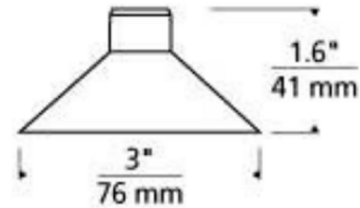

Specifications

COLOR	N/A
BODY FINISH	Silver
WATTAGE	N/A
DIMMER	N/A
DIMENSIONS	3"W x 1.6"H
BULB	1 x MR16/GU5.3 (bipin)/12V LED

CLICK TO VIEW PRODUCT

Notes: