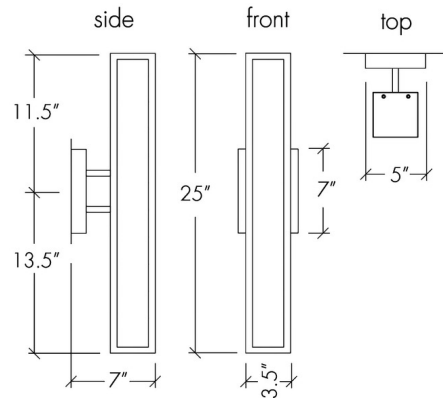

Specifications

COLOR Opal Acrylic
 BODY FINISH Cast Bronze
 WATTAGE 16.8W
 DIMMER Standard 120V
 DIMENSIONS 5"W x 24.5"H x 7"D
 INTEGRATED LED MODULE 1 x LED/16.8W/120-277V LED
 COUNTRY OF ORIGIN United States

Technical Information

PRODUCT DIMENSIONS Backplate: 5" x 7" Rectangle
 COLOR RENDERING 90 CRI
 LAMP COLOR 3000K
 LUMENS/WATT 140.60
 LUMINOUS FLUX 2362 lumens

Shown in cast bronze / opal acrylic

CLICK TO VIEW PRODUCT