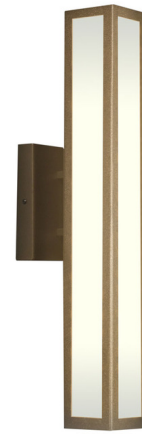

Lightology

lightology.com
866-954-4489
05-17-26

Project: _____

Company: _____

Location: _____ Fixture Type: _____

SPEC #: **ULT1179910**

Approved On: _____ Approved By: _____

Akut 22505 Outdoor Wall Sconce By UltraLights

Description

The Akut 22505 Outdoor Wall Sconce brings a clean classic look to your exterior space. The squared stainless steel body, surrounds a smooth acrylic diffuser casting warm shadows across your area.

Specifications

COLOR Opal Acrylic
 BODY FINISH Cast Bronze
 WATTAGE 16.8W
 DIMMER Standard 120V
 DIMENSIONS 5"W x 24.5"H x 7"D
 INTEGRATED LED MODULE 1 x LED/16.8W/120-277V LED
 COUNTRY OF ORIGIN United States

Technical Information

PRODUCT DIMENSIONS Backplate: 5" x 7" Rectangle
 COLOR RENDERING 90 CRI
 LAMP COLOR 3000K
 LUMENS/WATT 140.60
 LUMINOUS FLUX 2362 lumens

Shown in cast bronze / opal acrylic

CLICK TO VIEW PRODUCT