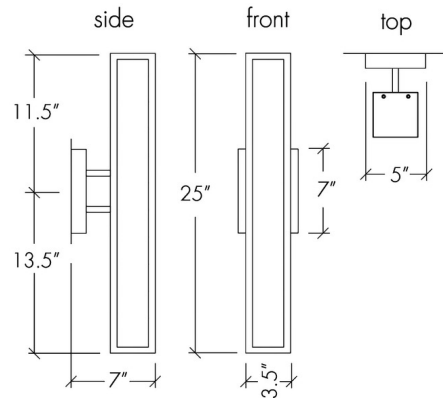

COLOR Opal Acrylic
BODY FINISH Cast Bronze
WATTAGE 16.8W
DIMMER Standard 120V
DIMENSIONS 5"W x 24.5"H x 7"D
INTEGRATED LED MODULE 1 x LED/16.8W/120V LED
COUNTRY OF ORIGIN United States

Technical Information

PRODUCT DIMENSIONS Backplate: 5" x 7" Rectangle
COLOR RENDERING 90 CRI
LAMP COLOR 3000K
LUMENS/WATT 140.60
LUMINOUS FLUX 2362 lumens

Shown in cast bronze / opal acrylic

CLICK TO VIEW PRODUCT

Notes: