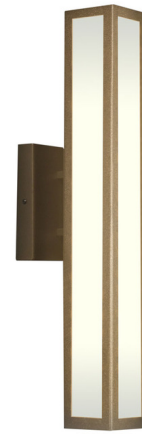

Lightology

lightology.com
866-954-4489
04-23-26

Project: _____

Company: _____

Location: _____ Fixture Type: _____

SPEC #: **ULT1179912**

Approved On: _____ Approved By: _____

Akut 22505 Wall Sconce

By UltraLights

Description

The Akut 22505 Wall Sconce brings a clean classic look to your interior space. The squared metal body, surrounds a smooth acrylic diffuser casting warm shadows across your room.

Specifications

COLOR Opal Acrylic
 BODY FINISH Cast Bronze
 WATTAGE 16.8W
 DIMMER Standard 120V
 DIMENSIONS 5"W x 24.5"H x 7"D
 INTEGRATED LED MODULE 1 x LED/16.8W/120V LED
 COUNTRY OF ORIGIN United States

Technical Information

PRODUCT DIMENSIONS Backplate: 5" x 7" Rectangle
 COLOR RENDERING 90 CRI
 LAMP COLOR 3000K
 LUMENS/WATT 140.60
 LUMINOUS FLUX 2362 lumens

Shown in cast bronze / opal acrylic

CLICK TO VIEW PRODUCT