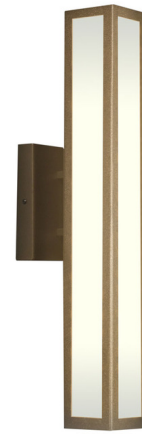

Lightology

lightology.com
866-954-4489
07-02-26

Project: _____

Company: _____

Location: _____ Fixture Type: _____

SPEC #: **ULT1179912**

Approved On: _____ Approved By: _____

Akut 22505 Wall Sconce By UltraLights

Description

The Akut 22505 Wall Sconce brings a clean classic look to your interior space. The squared metal body, surrounds a smooth acrylic diffuser casting warm shadows across your room.

Specifications

COLOR Opal Acrylic
BODY FINISH Cast Bronze
WATTAGE 16.8W
DIMMER Standard 120V
DIMENSIONS 5"W x 24.5"H x 7"D
INTEGRATED LED MODULE 1 x LED/16.8W/120V LED
COUNTRY OF ORIGIN United States

Technical Information

PRODUCT DIMENSIONS Backplate: 5" x 7" Rectangle
COLOR RENDERING 90 CRI
LAMP COLOR 3000K
LUMENS/WATT 140.60
LUMINOUS FLUX 2362 lumens

Shown in cast bronze / opal acrylic

CLICK TO VIEW PRODUCT

Notes: