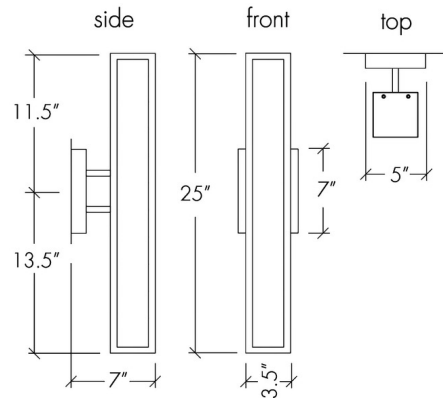

Specifications

COLOR Opal Acrylic
 BODY FINISH Cast Bronze
 WATTAGE 16.8W
 DIMMER Standard 120V
 DIMENSIONS 5"W x 24.5"H x 7"D
 INTEGRATED LED MODULE 1 x LED/16.8W/120V LED
 COUNTRY OF ORIGIN United States

Technical Information

PRODUCT DIMENSIONS Backplate: 5" x 7" Rectangle
 COLOR RENDERING 90 CRI
 LAMP COLOR 3000K
 LUMENS/WATT 140.60
 LUMINOUS FLUX 2362 lumens

Shown in cast bronze / opal acrylic

CLICK TO VIEW PRODUCT