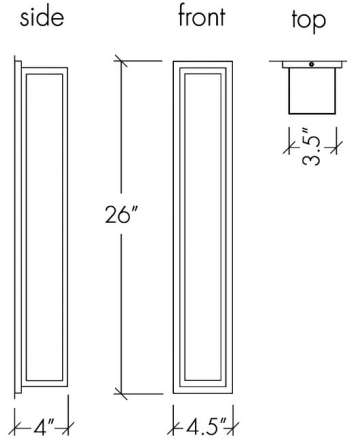

Description

The Akut 22506 Wall Sconce brings a clean classic look to your interior space. The squared metal body, with a flat backplate, surrounds a smooth acrylic diffuser casting warm shadows across your room.

Shown in black / opal acrylic

Specifications

COLOR Opal Acrylic
BODY FINISH Black
WATTAGE 16.8W
DIMMER Standard 120V
DIMENSIONS 4.5"W x 25.25"H x 4"D
INTEGRATED LED MODULE 1 x LED/16.8W/120V LED
COUNTRY OF ORIGIN United States