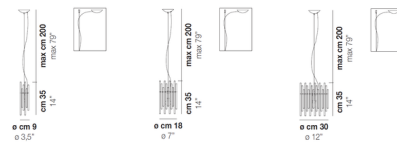

Description

The Diadema A LED Pendant conveys light in motion, made of crystal rods in varying sizes set on a metal frame. Use it to add illumination and contemporary artistic flair to your space. A floating canopy allows easy positioning of the pendant exactly where it is needed.

Shown in glossy chrome / crystal

Specifications

COLOR	Crystal
BODY FINISH	Glossy Chrome
WATTAGE	12W
DIMMER	Low Voltage Electronic
DIMENSIONS	3.5"W x 14"H
INTEGRATED LED MODULE	1 x LED/12W/120V LED

Technical Information