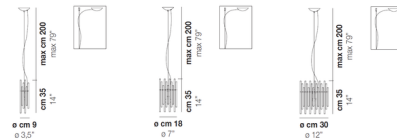

Description

The Diadema A LED Pendant conveys light in motion, made of crystal rods in varying sizes set on a metal frame. Use it to add illumination and contemporary artistic flair to your space. A floating canopy allows easy positioning of the pendant exactly where it is needed.

Shown in glossy chrome / crystal

Specifications

COLOR	Crystal
BODY FINISH	Glossy Chrome
WATTAGE	12W
DIMMER	Low Voltage Electronic
DIMENSIONS	3.5"W x 14"H
INTEGRATED LED MODULE	1 x LED/12W/120V LED

Technical Information