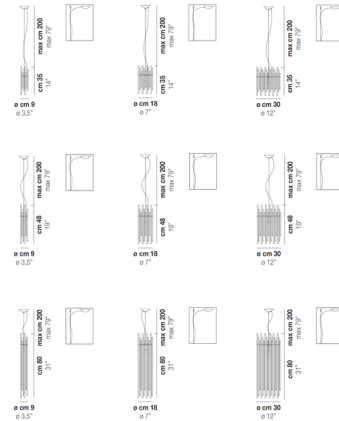

Lightology

lightology.com
866-954-4489
06-30-26

Project: _____

Company: _____

Location: _____ Fixture Type: _____

SPEC #: **VIS1180398**

Approved On: _____ Approved By: _____

Diadema Pendant By Vistosi

Description

The Diadema Pendant conveys light in motion, made of crystal rods in varying sizes set on a metal frame. Use it to add illumination and contemporary artistic flair to your space. A floating canopy allows easy positioning of the pendant exactly where it is needed.

Shown in matte bronze / crystal

Specifications

COLOR Crystal
BODY FINISH Matte Bronze
WATTAGE 60W
DIMMER Standard 120V
DIMENSIONS 7"W x 19"H
BULB NOT INCLUDED 1 x A19/Medium (E26)/60W/120V Incandescent
OTHER BULB OPTIONS 1 x A19/Medium (E26)/120V LED