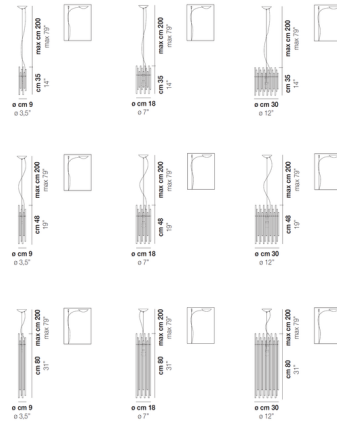

Lightology

lightology.com
866-954-4489
04-21-26

Project: _____

Company: _____

Location: _____ Fixture Type: _____

SPEC #: **VIS1180398**

Approved On: _____ Approved By: _____

Diadema Pendant By Vistosi

Description

The Diadema Pendant conveys light in motion, made of crystal rods in varying sizes set on a metal frame. Use it to add illumination and contemporary artistic flair to your space. A floating canopy allows easy positioning of the pendant exactly where it is needed.

Shown in matte bronze / crystal

Specifications

COLOR Crystal
BODY FINISH Matte Bronze
WATTAGE 60W
DIMMER Standard 120V
DIMENSIONS 7"W x 19"H
BULB NOT INCLUDED 1 x A19/Medium (E26)/60W/120V Incandescent
OTHER BULB OPTIONS 1 x A19/Medium (E26)/120V LED