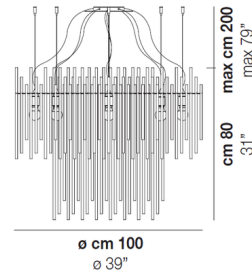

Lightology

lightology.com
866-954-4489
04-16-26

Project: _____

Company: _____

Location: _____ Fixture Type: _____

SPEC #: **VIS1180418**

Approved On: _____ Approved By: _____

Diadema Two-Tier Wave Pendant By Vistosi

Description

Illuminate your space with the dramatic Diadema Two-Tier Wave Pendant. Two layers of crystal rods in varying sizes set on a wavy metal frame create a dynamic feel, suitable for brightening foyers, dining rooms and stairways. Note: Requires a junction box rated for fixtures weighing over 50 pounds.

Shown in matte bronze / crystal

Specifications

COLOR	Crystal
BODY FINISH	Matte Bronze
WATTAGE	480W
DIMMER	Standard 120V
DIMENSIONS	39"W x 31"H
BULB NOT INCLUDED	8 x A19/Medium (E26)/60W/120V Incandescent
OTHER BULB OPTIONS	8 x A19/Medium (E26)/120V LED