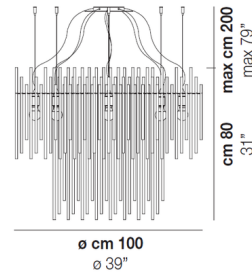

Lightology

lightology.com
866-954-4489
06-04-26

Project: _____
 Company: _____
 Location: _____ Fixture Type: _____
 SPEC #: **VIS1180418**
 Approved On: _____ Approved By: _____

Diadema Two-Tier Wave Pendant By Vistosi

Description

Illuminate your space with the dramatic Diadema Two-Tier Wave Pendant. Two layers of crystal rods in varying sizes set on a wavy metal frame create a dynamic feel, suitable for brightening foyers, dining rooms and stairways. Note: Requires a junction box rated for fixtures weighing over 50 pounds.

Shown in matte bronze / crystal

Specifications

COLOR	Crystal
BODY FINISH	Matte Bronze
WATTAGE	480W
DIMMER	Standard 120V
DIMENSIONS	39"W x 31"H
BULB NOT INCLUDED	8 x A19/Medium (E26)/60W/120V Incandescent
OTHER BULB OPTIONS	8 x A19/Medium (E26)/120V LED