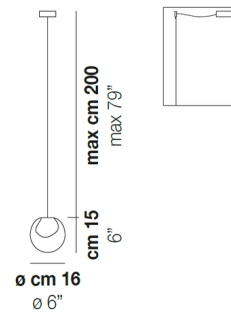

### Specifications

COLOR	Crystal
BODY FINISH	Satin Nickel
WATTAGE	9W
DIMMER	Low Voltage Electronic
DIMENSIONS	6"W x 6"H
INTEGRATED LED MODULE	1 x LED/9W/120V LED