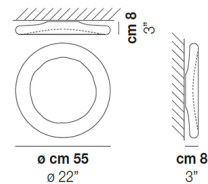

Lightology

lightology.com
866-954-4489
04-22-26

Project: _____

Company: _____

Location: _____ Fixture Type: _____

SPEC #: **VISI180485**

Approved On: _____ Approved By: _____

Pod Wall / Ceiling Light

By Vistosi

Description

Translucent and transparent elements come together to form the unique character of the Pod Wall / Ceiling Light. The white spot at the center of the diffuser is created by hand, resulting in each piece being unique. LED light is cast throughout the space, perfect for bedrooms, hallways or home offices.

Specifications

COLOR	White Glossy
BODY FINISH	Glossy White
WATTAGE	12W
DIMMER	Low Voltage Electronic
DIMENSIONS	17"W x 3"H
INTEGRATED LED MODULE	1 x LED/12W/120V LED

Technical Information

LAMP LIFE	30000 hours
COLOR RENDERING	90 CRI
LAMP COLOR	2700K
LUMENS/WATT	158.33
LUMINOUS FLUX	1900 lumens

Shown in glossy white / white glossy

CLICK TO VIEW PRODUCT

Notes: