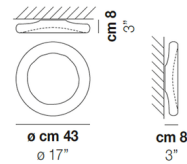

Shown in glossy white / white glossy