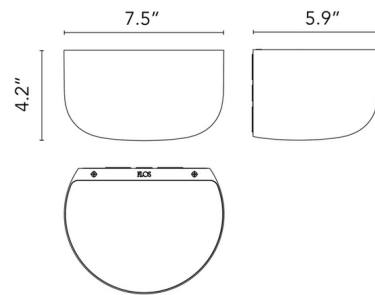

CLICK TO VIEW PRODUCT

Notes: