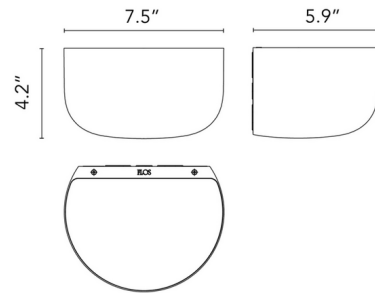

CLICK TO VIEW PRODUCT

Notes: