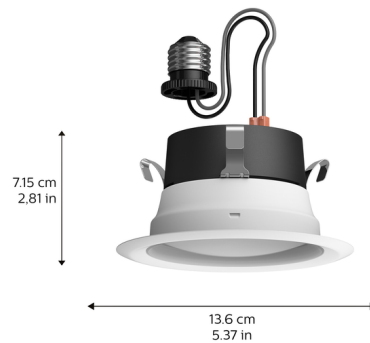

CLICK TO VIEW PRODUCT

Notes: