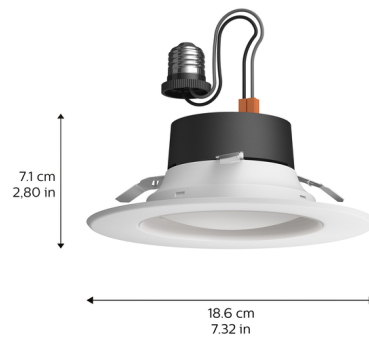

Description

The Hue 5/6IN White/Color Ambiance Smart LED Recessed Retrofit Downlight can be easily installed into any 5 or 6 inch, E26 medium base recessed housing to transform it into a smart fixture. The integrated LED light source features tunable white color temperature plus millions of colors to create the perfect ambiance for any space. Color temperature, color, and dimming settings can be controlled from a smartphone via the Philips Hue App. Up to 10 light sources can be controlled via Bluetooth. For an expanded system, the Philips Hue Bridge (sold separately) allows for control of up to 50 lights. Compatible with Amazon Alexa, Google Assistant, Apple HomeKit (via Hue Bridge), or Microsoft Cortana (via Hue Bridge). A complete fixture requires a 5 or 6 inch, E26 medium base recessed housing, sold separately.

Specifications

COLOR	N/A
BODY FINISH	White
WATTAGE	12W
DIMMER	Included
DIMENSIONS	7.32"W x 2.8"H
INTEGRATED LED MODULE	1 x LED/12W/120V LED

Technical Information

APERTURE SHAPE	Round
HOUSING TYPE	Retro kit
CEILING TYPE	Drywall with Trim
FUNCTION	Downlight
LAMP LIFE	35000 hours
LAMP COLOR	RGB+White
LUMENS/WATT	91.67
LUMINOUS FLUX	1100 lumens

Shown in white

CLICK TO VIEW PRODUCT

Notes: