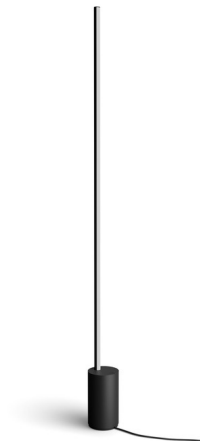

Lightology

lightology.com
866-954-4489
07-01-26

Project: _____
Company: _____
Location: _____ Fixture Type: _____
SPEC #: **HUE1180566**
Approved On: _____ Approved By: _____

Gradient Signe Smart Floor Lamp By Philips Hue

Description

Set the mood for any occasion with the Gradient Signe Smart Floor Lamp. The lamp's slim design features a multicolor LED light strip to bathe walls in gradients of colorful or tunable white light. Use the Philips Hue App to control the lighting and choose from a variety of preset effects. Up to 10 Philips Hue Light sources can be controlled via Bluetooth. To control more than 10 lights and access the entire range of smart home features, the Philips Hue Bridge is required (sold separately). Philips Hue with Bluetooth products are only compatible with Amazon Alexa and Google Nest voice assistants. Upgrade to the Hue Bridge (sold separately) for full compatibility with smart home platforms, assistants, and products including: Amazon Alexa, Apple HomeKit, Google Assistant, Microsoft Cortana, IFTT (If This Than That), Razer, Samsung SmartThings, Spotify, and Corsair.

Specifications

COLOR	N/A
BODY FINISH	Black
WATTAGE	29W
DIMMER	Included
DIMENSIONS	4.37"W x 57.4"H x 4.37"D
INTEGRATED LED MODULE	1 x LED/29W/120V LED

Technical Information

LAMP LIFE	25000 hours
LAMP COLOR	RGB+White
LUMENS/WATT	87.93
LUMINOUS FLUX	2550 lumens