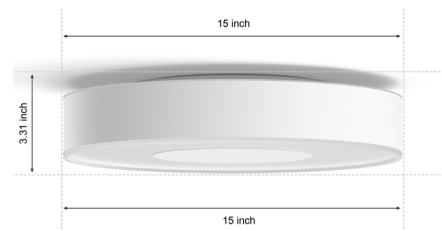

### Specifications

COLOR	N/A
BODY FINISH	White
WATTAGE	33.5W
DIMMER	Included
DIMENSIONS	15"W x 3.3"H x 15"D
INTEGRATED LED MODULE	1 x LED/33.5W/120V LED

### Technical Information

LAMP LIFE	25000 hours
LAMP COLOR	RGB+White
LUMENS/WATT	70.15
LUMINOUS FLUX	2350 lumens

Shown in white

CLICK TO VIEW PRODUCT

Notes: