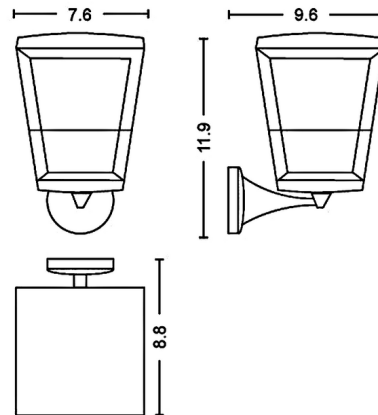

CLICK TO VIEW PRODUCT

Notes: