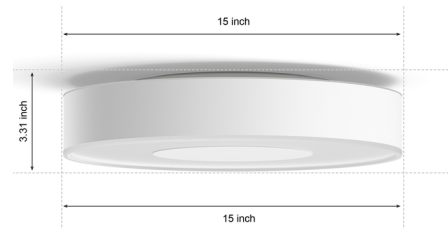

Specifications

COLOR	N/A
BODY FINISH	Black
WATTAGE	33.5W
DIMMER	Included
DIMENSIONS	15"W x 3.36"H x 15"D
INTEGRATED LED MODULE	1 x LED/33.5W/120V LED

Technical Information

LAMP LIFE	25000 hours
LAMP COLOR	RGB+White
LUMENS/WATT	70.15
LUMINOUS FLUX	2350 lumens

Shown in black

CLICK TO VIEW PRODUCT

Notes: