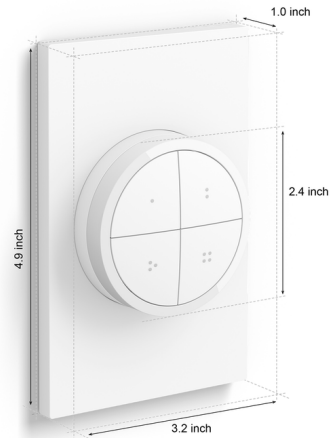

By Philips Hue

Description

The Hue Tap Dial Switch is an accessory for the Philips Hue range of smart lighting fixtures. Easily control up to three rooms or zones with the touch of a button, and dim or brighten the lights with a turn of the dial. The switch is battery powered and wireless, allowing for easy installation in nearly any location. The switch can also be removed from the backplate and used as a remote control. Note: A Philips Hue Bridge (sold separately) is required. Rooms or zones can be assigned to the switch in the Philips Hue smartphone app.

Specifications

COLOR	N/A
BODY FINISH	White
WATTAGE	N/A
DIMMER	N/A
DIMENSIONS	3.2"W x 4.9"H x 1"D
BULB	N/A

Shown in white

CLICK TO VIEW PRODUCT

Notes: