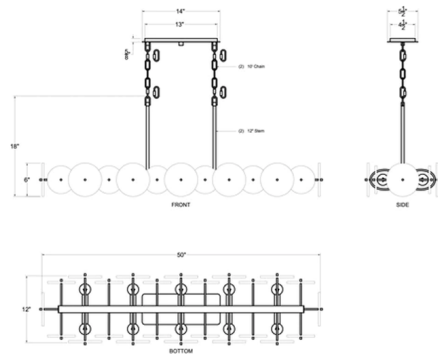

### Specifications

COLOR . . . . . Alabaster  
BODY FINISH . . . . . Havana Gold  
WATTAGE . . . . . 50W  
DIMMER . . . . . Standard 120V  
DIMENSIONS . . . . . 50"L x 12"W x 18.25"H  
BULB NOT INCLUDED . . . . . 10 x B10/Candelabra (E12)/5W/120V LED  
COUNTRY OF ORIGIN . . . . . Philippines

### Technical Information

PRODUCT DIMENSIONS . . . . . Downrods Included: 2-12" Stems

Shown in havana gold / alabaster

CLICK TO VIEW PRODUCT

Notes: