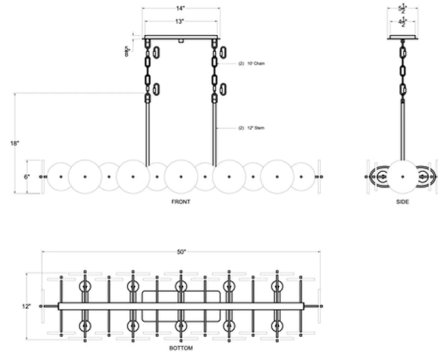

Description

The Cosmos Linear Pendant is an out of this world look for your interior space. Overlapping Alabaster discs on metal stems cast warm shadows across your room.

Shown in havana gold / alabaster

Specifications

COLOR Alabaster
BODY FINISH Havana Gold
WATTAGE 50W
DIMMER Standard 120V
DIMENSIONS 50"L x 12"W x 18.25"H
BULB NOT INCLUDED 10 x B10/Candelabra (E12)/5W/120V LED
COUNTRY OF ORIGIN Philippines

Technical Information

PRODUCT DIMENSIONS Downrods Included: 2-12" Stems

CLICK TO VIEW PRODUCT

Notes: